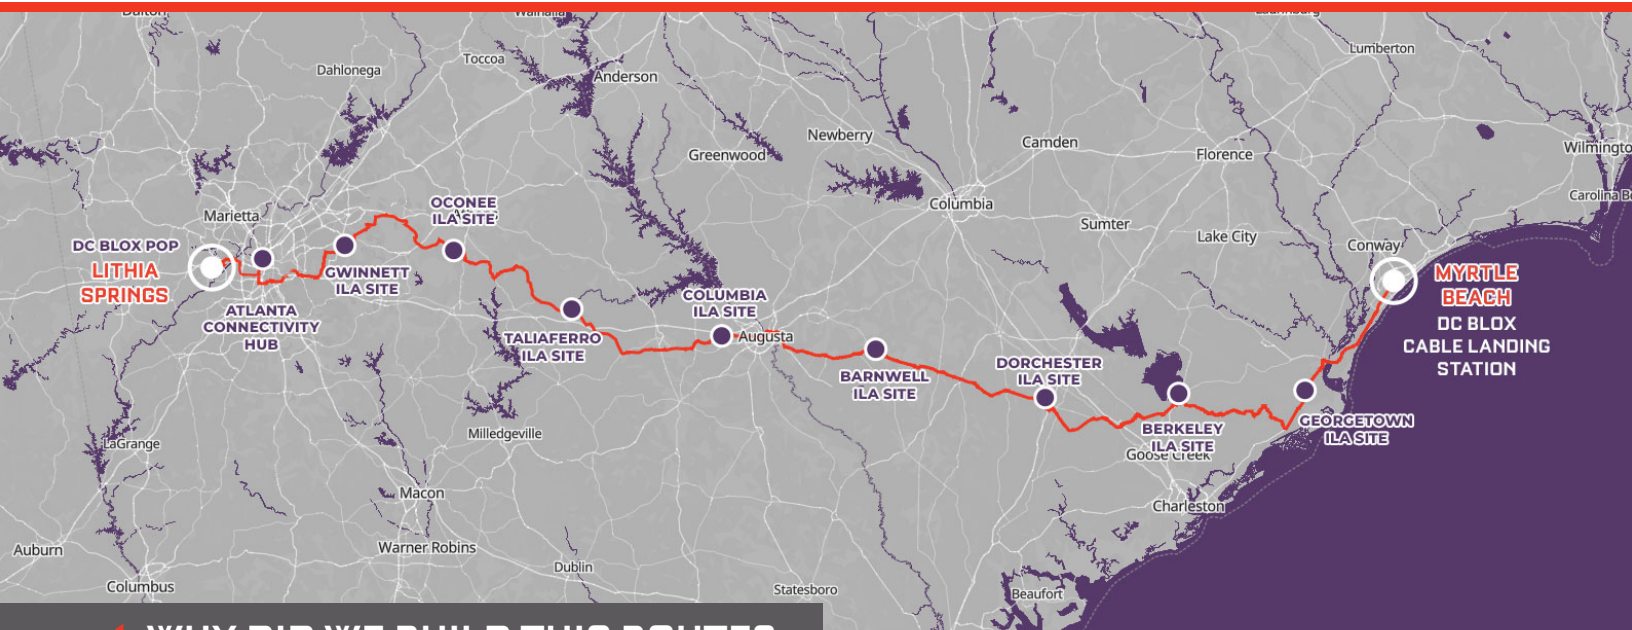

For hyperscalers and communications providers seeking edge access in the Southeastern United States, an east-west fiber route from Atlanta to the new Myrtle Beach Cable Landing Station is now available.

The first high capacity, lowest latency fiber route from Atlanta to Myrtle Beach

- ▲ High-capacity fiber count
- ▲ Available duct capacity for expansion
- ▲ Access every 2000 ft
- ▲ Connectivity into 55/56 Marietta and 180 Peachtree in Atlanta
- ▲ Reliable colo space for customer gear in ILA sites
- ▲ Rolled ribbon fiber = 44% reduction in splicing¹
- ▲ Right of way planning reduced costs and overhead

1. Every 35,000 ft versus 20,000 ft yields lower latency

▲ WHY DID WE BUILD THIS ROUTE?

- Hyperscalers seeking edge access in southeast
- Geographic diversity is scarce in region
- Lack of east-west options
- Expand reach of DC BLOX regional network and data center connectivity
- Access to new Myrtle Beach cable landing station